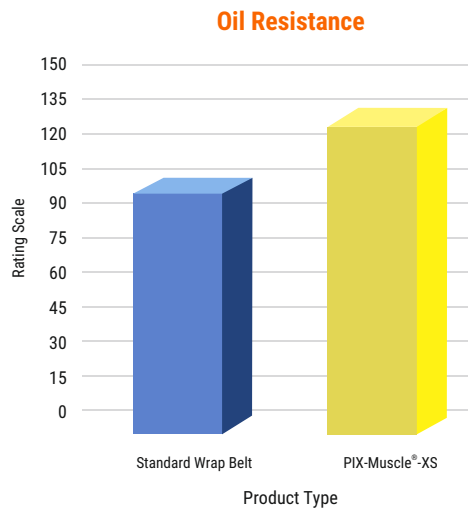

PIX-Muscle® -XS3

High-power, Maintenance-free Wrap Belts

Test Results

Cost savings

Application:

Blower runs 12 hours / day

Power: 250kW

Motor: 1440 RPM

Driver pulley pitch diameter: 315mm

Driven pulley pitch diameter: 1250mm

C-to-C distance: 1388mm

Design output:

Regular SPC 5390, total 10 Belts are required

Now, PIX-Muscle®-XS3: SPC 5390, only

7 Belts are required

Cost benefit analysis:

Space savings: 26% approx.

Weight savings: 11% approx.

Drive cost savings: Up to 14% approx.

Conclusion:

Less no. of Belts + Lower width pulleys + space savings = Higher profit

Product range

SPZ		SPZ		SPZ		SPZ	
Product Code	Pitch Length	Product Code	Pitch Length	Product Code	Pitch Length	Product Code	Pitch Length
MF3-SPZ 479	479	MF3-SPZ 675	675	MF3-SPZ 775	775	MF3-SPZ 875	875
MF3-SPZ 495	495	MF3-SPZ 680	680	MF3-SPZ 780	780	MF3-SPZ 880	880
MF3-SPZ 500	500	MF3-SPZ 685	685	MF3-SPZ 785	785	MF3-SPZ 885	885
MF3-SPZ 510	510	MF3-SPZ 695	695	MF3-SPZ 790	790	MF3-SPZ 890	890
MF3-SPZ 520	520	MF3-SPZ 700	700	MF3-SPZ 795	795	MF3-SPZ 900	900
MF3-SPZ 530	530	MF3-SPZ 710	710	MF3-SPZ 800	800	MF3-SPZ 910	910
MF3-SPZ 550	550	MF3-SPZ 720	720	MF3-SPZ 810	810	MF3-SPZ 915	915
MF3-SPZ 560	560	MF3-SPZ 725	725	MF3-SPZ 820	820	MF3-SPZ 920	920
MF3-SPZ 570	570	MF3-SPZ 730	730	MF3-SPZ 825	825	MF3-SPZ 925	925
MF3-SPZ 580	580	MF3-SPZ 735	735	MF3-SPZ 830	830	MF3-SPZ 930	930
MF3-SPZ 590	590	MF3-SPZ 740	740	MF3-SPZ 835	835	MF3-SPZ 935	935
MF3-SPZ 600	600	MF3-SPZ 745	745	MF3-SPZ 840	840	MF3-SPZ 940	940
MF3-SPZ 620	620	MF3-SPZ 750	750	MF3-SPZ 845	845	MF3-SPZ 945	945
MF3-SPZ 630	630	MF3-SPZ 755	755	MF3-SPZ 850	850	MF3-SPZ 950	950
MF3-SPZ 640	640	MF3-SPZ 760	760	MF3-SPZ 855	855	MF3-SPZ 955	955
MF3-SPZ 645	645	MF3-SPZ 762	762	MF3-SPZ 860	860	MF3-SPZ 960	960
MF3-SPZ 650	650	MF3-SPZ 765	765	MF3-SPZ 865	865	MF3-SPZ 965	965
MF3-SPZ 660	660	MF3-SPZ 770	770	MF3-SPZ 870	870	MF3-SPZ 970	970