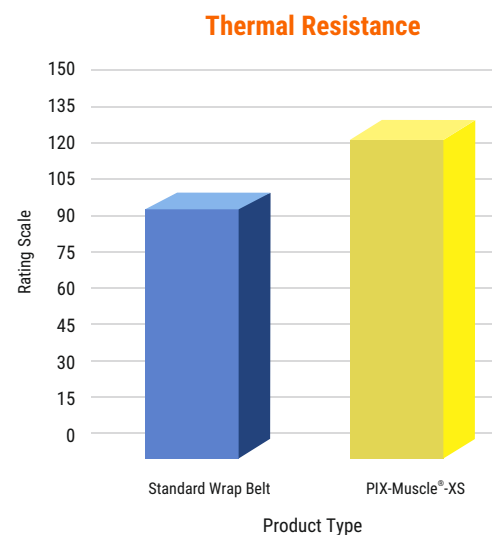

PIX-Muscle® -HXS3

High-power, Maintenance-free Banded Wrap Belts

Product range

Section	Top Width (mm)	Thickness (mm)	Angle (Degree)	Pitch (mm)	Manufacturing Range		Length Designation
					Min.	Max.	
MF3-HSPZ	10.0	10.0	40	12.0	1180mm	9080mm	Lp
MF3-HSPA	13.0	12.0	40	15.0	959mm	4439mm	Lp
MF3-HSPB	17.0	17.0	40	19.0	1762mm	10060mm	Lp
MF3-HSPC	22.0	22.5	40	25.5	1632mm	23527mm	Lp
MF3-H3V	9.7	10.5	40	10.3	35"	239"	La
MF3-H5V	15.8	16.5	40	17.5	50"	923"	La
MF3-H8V	25.4	25.0	40	28.6	100"	928"	La

Applications

Hot rolling mills, power plants, heat exchanger, compressors, vacuum pumps, grinders, kilns, blenders, paper and pulp industry, etc.

Test Results