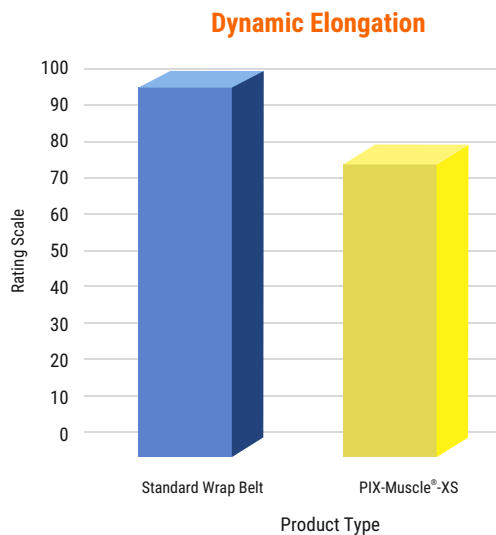

PIX-Muscle® -HXS3

High-power, Maintenance-free Banded Wrap Belts

Product range

Section	Top Width (mm)	Thickness (mm)	Angle (Degree)	Pitch (mm)	Manufacturing Range		Length Designation
					Min.	Max.	
MF3-HSPZ	10.0	10.0	40	12.0	1180mm	9080mm	Lp
MF3-HSPA	13.0	12.0	40	15.0	959mm	4439mm	Lp
MF3-HSPB	17.0	17.0	40	19.0	1762mm	10060mm	Lp
MF3-HSPC	22.0	22.5	40	25.5	1632mm	23527mm	Lp
MF3-H3V	9.7	10.5	40	10.3	35"	239"	La
MF3-H5V	15.8	16.5	40	17.5	50"	923"	La
MF3-H8V	25.4	25.0	40	28.6	100"	928"	La

Applications

Hot rolling mills, power plants, heat exchanger, compressors, vacuum pumps, grinders, kilns, blenders, paper and pulp industry, etc.

Test Results