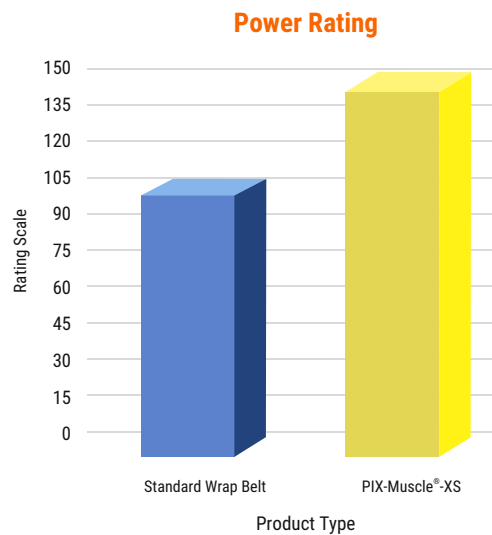

PIX-Muscle® -HXS3

High-power, Maintenance-free Banded Wrap Belts

Product range

Section	Top Width (mm)	Thickness (mm)	Angle (Degree)	Pitch (mm)	Manufacturing Range		Length Designation
					Min.	Max.	
MF3-HSPZ	10.0	10.0	40	12.0	1180mm	9080mm	Lp
MF3-HSPA	13.0	12.0	40	15.0	959mm	4439mm	Lp
MF3-HSPB	17.0	17.0	40	19.0	1762mm	10060mm	Lp
MF3-HSPC	22.0	22.5	40	25.5	1632mm	23527mm	Lp
MF3-H3V	9.7	10.5	40	10.3	35"	239"	La
MF3-H5V	15.8	16.5	40	17.5	50"	923"	La
MF3-H8V	25.4	25.0	40	28.6	100"	928"	La

Applications

Hot rolling mills, power plants, heat exchanger, compressors, vacuum pumps, grinders, kilns, blenders, paper and pulp industry, etc.

Test Results