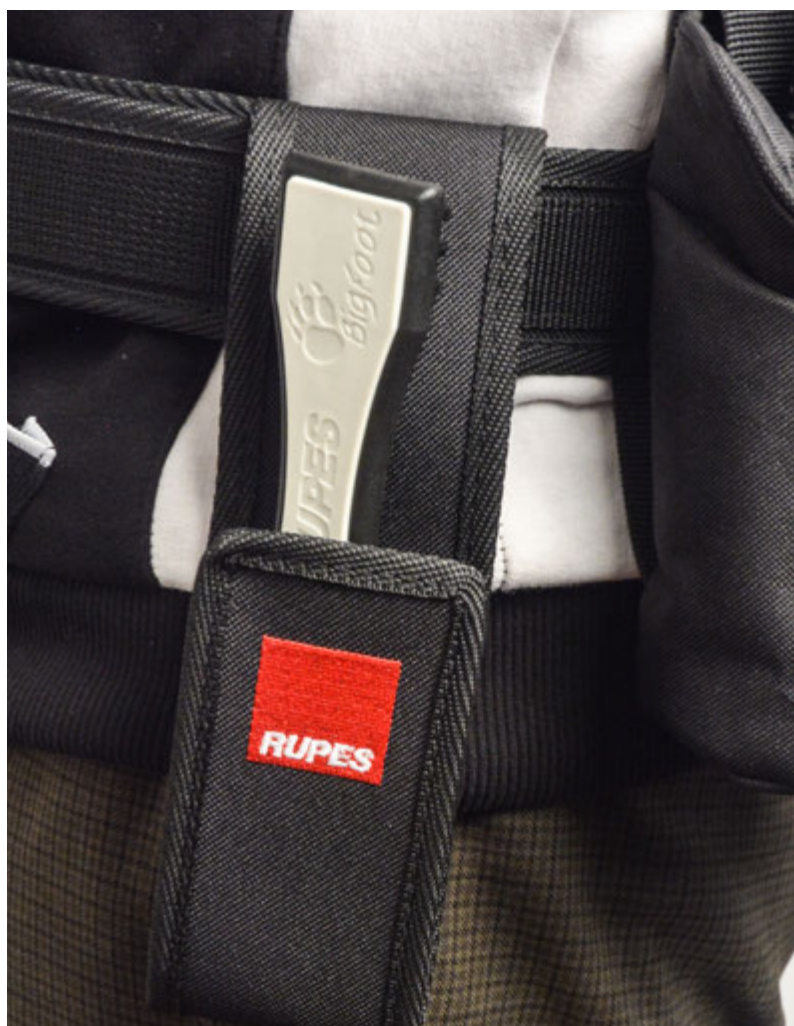

CODE

9.Z1138

LHR21 MarkIII

PRICE 7,00 €

DESCRIPTION

3D keyring polisher shaped.
Size, 8 cm | 3 inch

CODE

9.Z1139