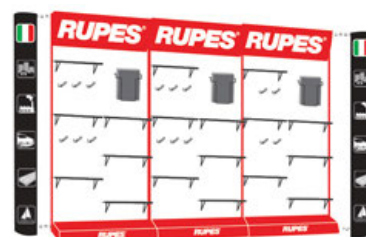

Visual displays

TOOLS DISPLAY

With backlight system

TOOLS DISPLAY

CODE 9.Z399/12

NET PRICE 295,00 €

ACCESSORIES INCLUDED

- Crowner with RUPES logo including backlight system
- Brochures holder (1 pcs)
- Metal plate adapters for Tegometall shelving system
- Shelves h 50 x d 25 cm (6 pcs)
- Hooks 20 cm (6 pcs)
- Tool holders (4 pcs)

OPTIONAL / ACCESSORIES

Side wing with graphics, (for 1 pc only) - NET PRICE: 55,00 €

CODE

9.Z805/12

Shelf -1 pc (h 50 x d 25) NET PRICE 18,00 €

CODE

9.Z975

Hook -1 pc (20 cm) NET PRICE 4,00 €

CODE

9.Z976

*Tool holder -1 pc NET PRICE 6,00 €

CODE

9.Z977

*Tool holder

MODULAR