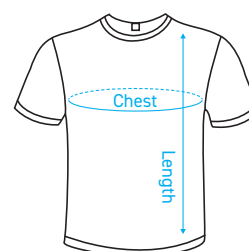

Color: Grey.
Material: 100% cotton. Silkscreen printed logos and drawing.

AVAILABLE IN

EU SIZES	CODE
S - Small	9.2752/SG
M - Medium	9.2752/MG
L - Large	9.2752/LG
XL - ExtraLarge	9.2752/XLG
XXL	9.2752/XXLG
XXXL	9.2752/XXXLG

SIZE CONVERSION CHART

EU	USA
M (44-46)	S (32-34)
L (48-50)	M (36-38)
XL (52-54)	L (40-42)
XXL (56-58)	XL (44-46)
XXXL (60-62)	XXL (48-50)
XXXXL (62-64)	XXXL (50-52)

SIZE GUIDE

EU SIZE	US SIZE	ASIAN SIZE	CHEST	LENGTH
S	XS	L	96 cm	68 cm
M	S	XL	104 cm	70 cm
L	M	2XL	108 cm	72 cm
XL	L	3XL	116 cm	75 cm
2XL	XL	4XL	124 cm	79 cm
3XL	2XL	-	132 cm	82 cm
4XL	3XL	-	140 cm	85 cm