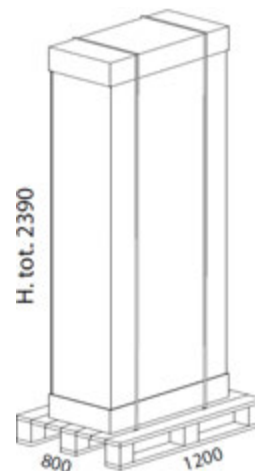

Hook – 1 pc (10 cm) NET PRICE 4,50 €

CODE
9.Z1125/HO

Shelf – 1 pc (h 97,5 x d 40 cm) NET PRICE 88,00 €

CODE
9.Z1125/SH

LEFT MODULE
CODE: 9.Z1125/L

220cm (H) x 100cm (W) x 50cm (D)
86 kg (hooks & shelves included)

CENTRAL MODULE
CODE: 9.Z1125/C

220cm (H) x 100cm (W) x 50cm (D)
73 kg (hooks & shelves included)

RIGHT MODULE
CODE: 9.Z1125/R

220cm (H) x 100cm (W) x 50cm (D)
86 kg (hooks & shelves included)

SHIPPING DIMENSIONS (MM)

2390cm (H) x 800cm (W) x 1200cm (D)
Weight: 78 Kg (central) 90 Kg (left/right)

RUPES®

RUPES®

Visual displays

TOOLS DISPLAY

With backlight system

TOOLS DISPLAY

CODE 9.Z399/12