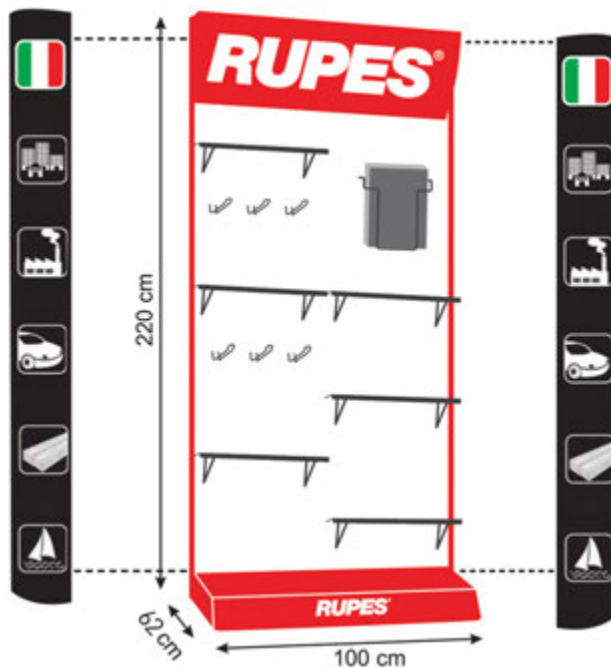

Visual displays

TOOLS DISPLAY

With backlight system

TOOLS DISPLAY

CODE 9.Z399/12

NET PRICE 295,00 €

ACCESSORIES INCLUDED

- Crowner with RUPES logo including backlight system
- Brochures holder (1 pcs)
- Metal plate adapters for Tegometall shelving system
- Shelves h 50 x d 25 cm (6 pcs)
- Hooks 20 cm (6 pcs)
- Tool holders (4 pcs)

OPTIONAL / ACCESSORIES

Side wing with graphics, (for 1 pc only) - NET PRICE: 55,00 €

CODE

9.Z805/12

Shelf -1 pc (h 50 x d 25) NET PRICE 18,00 €

CODE

9.Z975

Hook -1 pc (20 cm) NET PRICE 4,00 €

CODE

9.Z976

*Tool holder -1 pc NET PRICE 6,00 €

CODE

9.Z977

*Tool holder