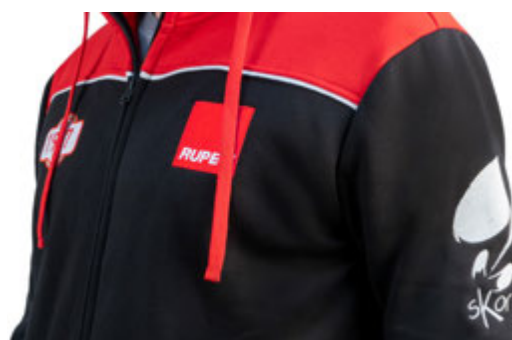

NEW

RUPES Clothing

HOODIE

Racing hoodie

PRICE 92,50 €

DESCRIPTION

Color: Red | Black.

Material: 80% cotton | 20% polyester.

Features: Zipper front | Two pockets with zipper.

Embroidered logos.

AVAILABLE IN

EU SIZES	CODE
S - Small	9.Z1146/S
M - Medium	9.Z1146/M
L - Large	9.Z1146/L
XL - ExtraLarge	9.Z1146/XL
XXL	9.Z1146/XXL
XXXL	9.Z1146/XXXL
XXXXL	9.Z1146/4XL

SIZE CONVERSION CHART

EU	USA
M (44-46)	S (32-34)
L (48-50)	M (36-38)
XL (52-54)	L (40-42)
XXL (56-58)	XL (44-46)
XXXL (60-62)	XXL (48-50)
XXXXL (62-64)	XXXL (50-52)